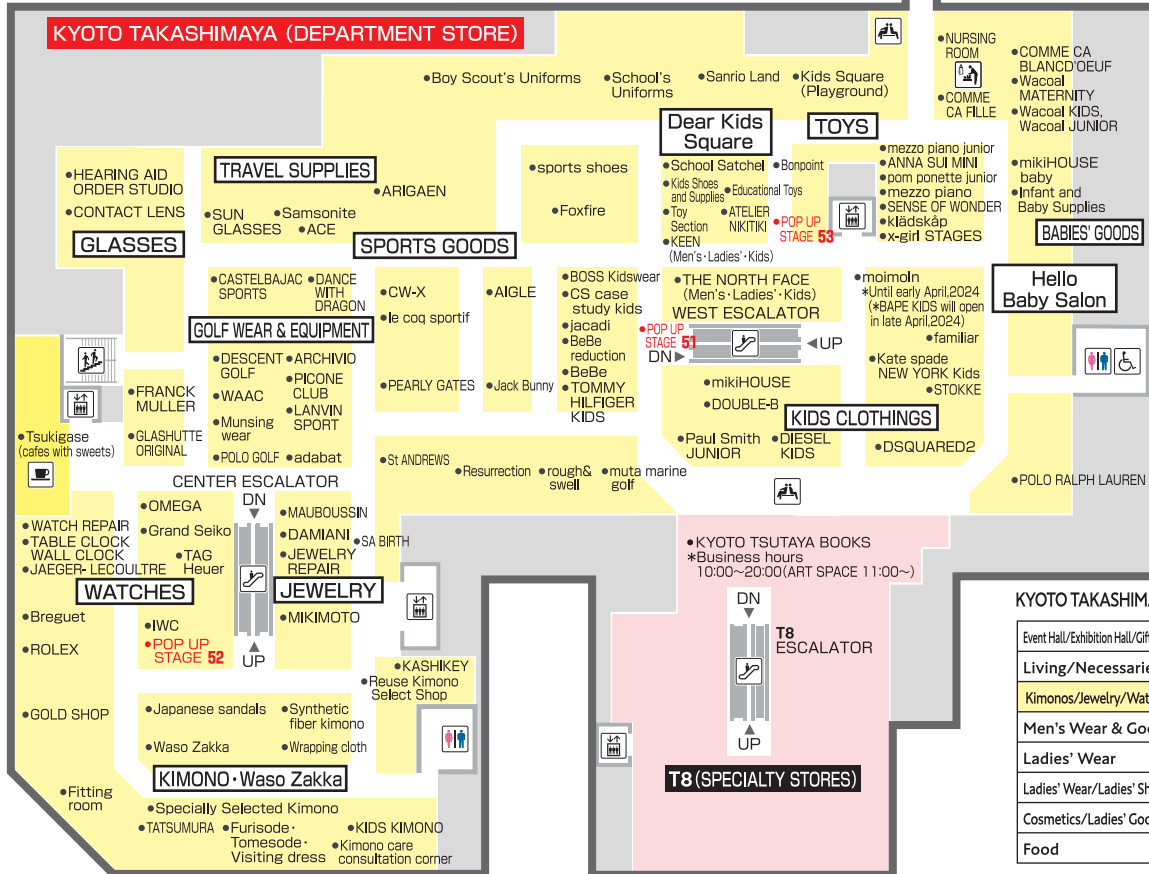

KYOTO TAKASHIMAYA S.C. FLOOR GUIDE 5F

KYOTO TAKASHIMAYA (DEPARTMENT STORE)

T8 (SPECIALTY STORES)

PARKING