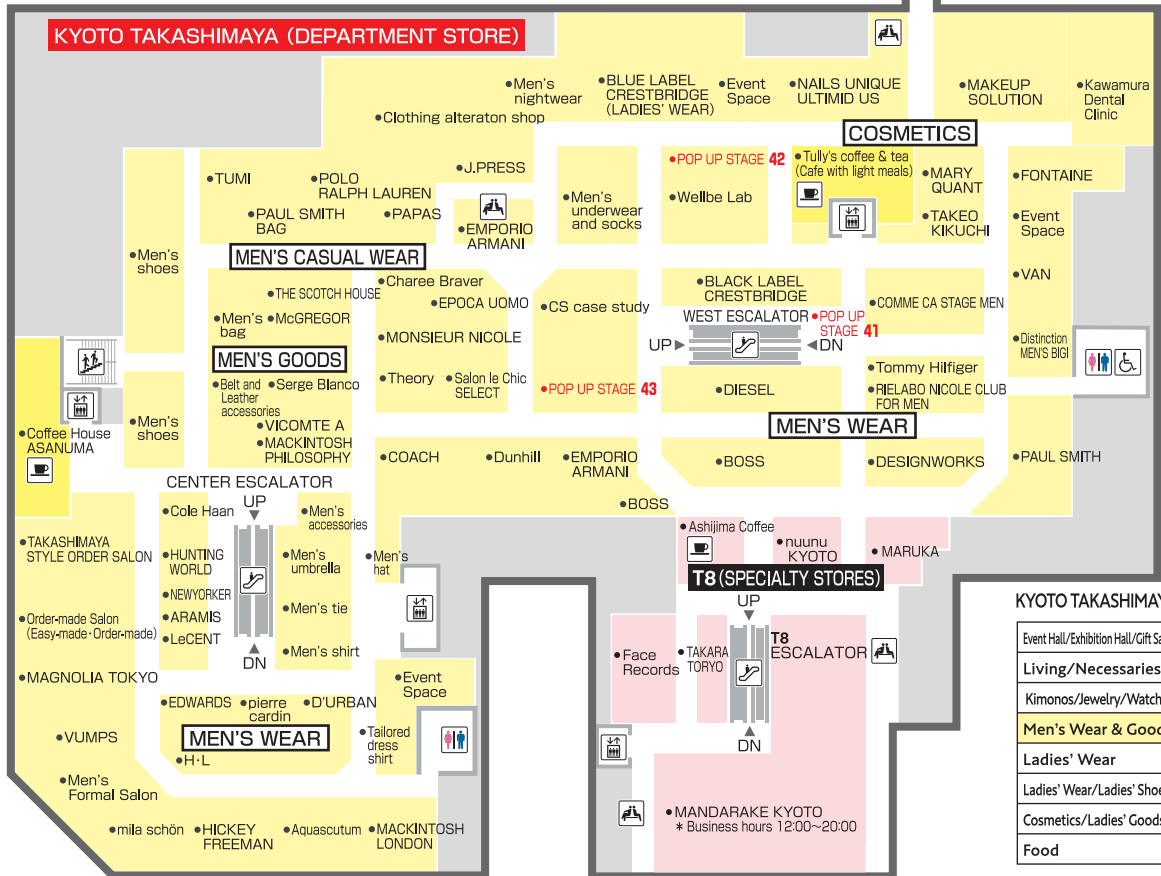

KYOTO TAKASHIMAYA S.C. FLOOR GUIDE 4F

KYOTO TAKASHIMAYA (DEPARTMENT STORE)
T8 (SPECIALTY STORES)

- TOILET
- WHEELCHAIR PRIORITY TOILET
- COFFEE SHOP
- REST SPACE
- ESCALATOR
- ELEVATOR
- STAIRS
- PARKING

KYOTO TAKASHIMAYA [Department Store]   **T8 [Specialty stores]**

Event Hall/Exhibition Hall/Gift Salon	Restaurants (Specialty stores)	7F	Nintendo KYOTO
Living/Necessaries/Art/Books		6F	KYOTO TSUTAYA BOOKS/SHARE LOUNGE
Kimonos/Jewelry/Watches/Sports/Children's Wear		5F	KYOTO TSUTAYA BOOKS
Men's Wear & Goods/Ladies' Wear		4F	Lifestyle
Ladies' Wear		3F	Lifestyle
Ladies' Wear/Ladies' Shoes/International Boutiques		2F	Lifestyle
Cosmetics/Ladies' Goods/International Boutiques		1F	Lifestyle
Food		B1F	Food

*We may undergo some changes in the sales floor and other areas due to renovations. 2024.3.20

• MANDARAKE KYOTO
* Business hours 12:00~20:00