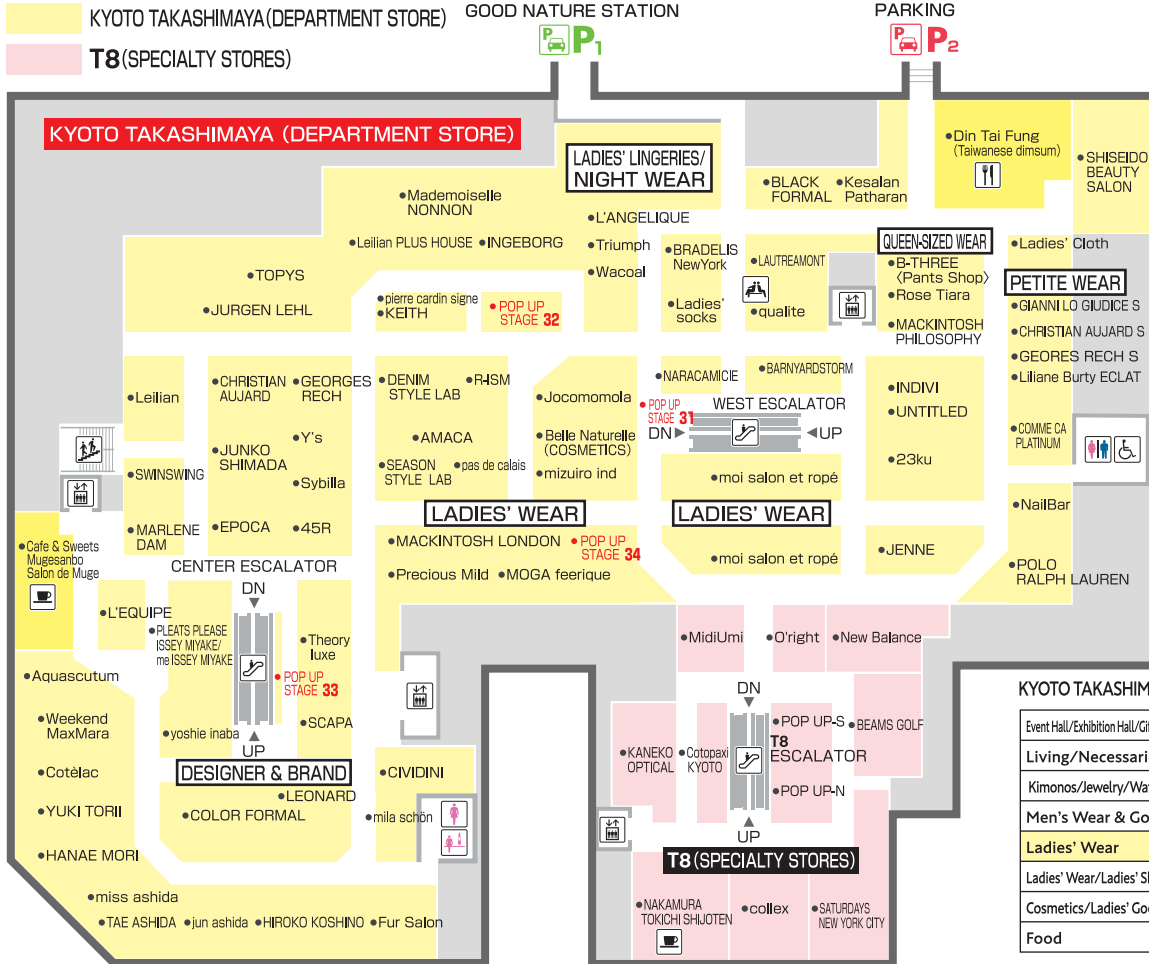

KYOTO TAKASHIMAYA S.C. FLOOR GUIDE 3F