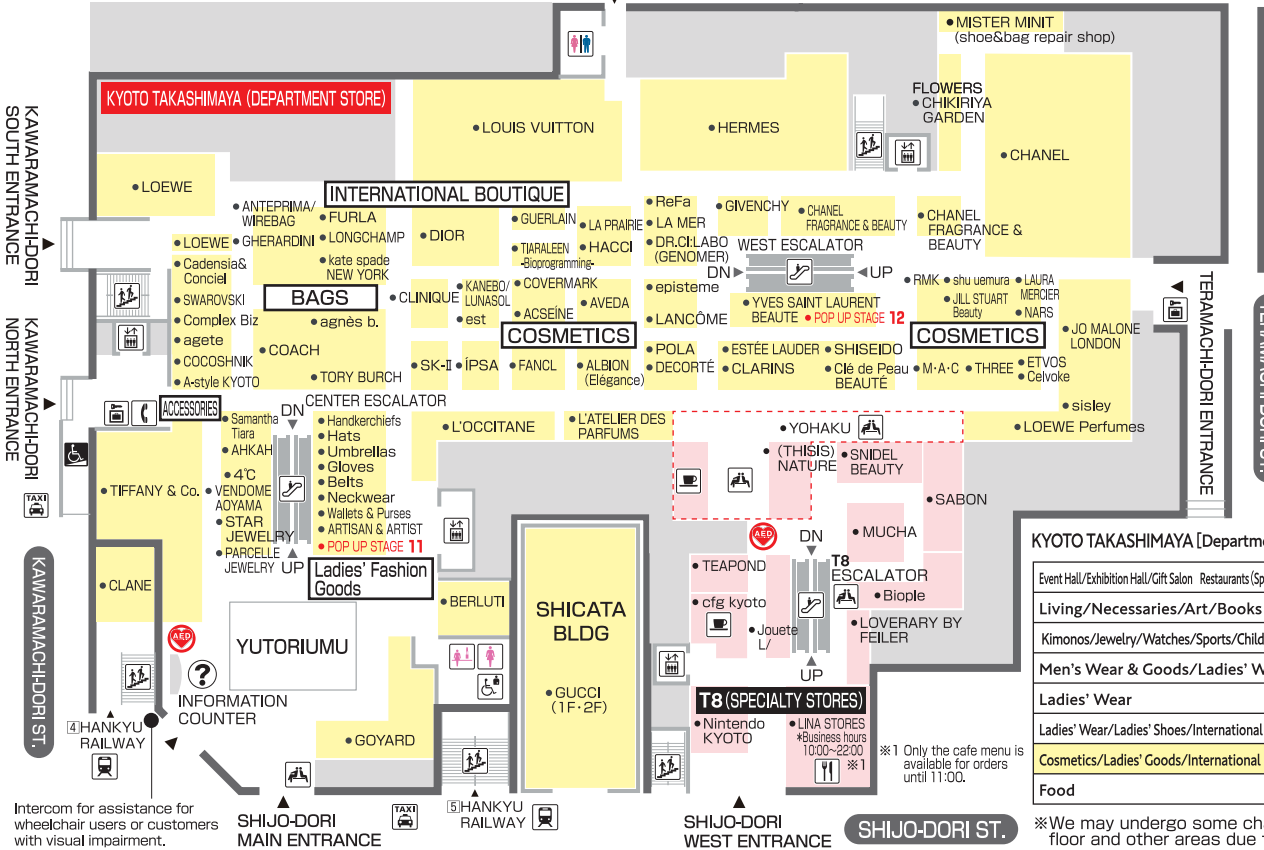

KYOTO TAKASHIMAYA S.C. FLOOR GUIDE B1F

KYOTO TAKASHIMAYA (DEPARTMENT STORE)

T8 (SPECIALTY STORES)

- TOILET
- WHEELCHAIR PRIORITY TOILET
- COFFEE SHOP
- RESTAURANT
- COIN LOCKER
- REST SPACE
- ESCALATOR
- ELEVATOR
- STAIRS
- HANKYU RAILWAY
- PUBLIC PHONE
- HOME DELIVERY

EAT8 Business hours
11:00~22:00

KYOTO TAKASHIMAYA [Department Store] **T8 [Specialty stores]**

Event Hall/Exhibition Hall/Gift Salon	Restaurants (Specialty stores)	7F	Nintendo KYOTO
Living/Necessaries/Art/Books		6F	KYOTO TSUTAYA BOOKS/SHARE LOUNGE
Kimonos/Jewelry/Watches/Sports/Children's Wear		5F	KYOTO TSUTAYA BOOKS
Men's Wear & Goods/Ladies' Wear		4F	Lifestyle
Ladies' Wear		3F	Lifestyle
Ladies' Wear/Ladies' Shoes/International Boutiques		2F	Lifestyle
Cosmetics/Ladies' Goods/International Boutiques		1F	Lifestyle
Food		B1F	Food

*We may undergo some changes in the sales floor and other areas due to renovations. 2024.3.20

KYOTO TAKASHIMAYA S.C. FLOOR GUIDE 1F

KYOTO TAKASHIMAYA (DEPARTMENT STORE)
T8 (SPECIALTY STORES)

PARKING
P₂

- TOILET
- LADIES TOILET
- MULTIFUNCTIONAL TOILET
- POWDER ROOM
- INFORMATION COUNTER
- COFFEE SHOP
- RESTAURANT
- COIN LOCKER
- REST SPACE
- ESCALATOR
- ELEVATOR
- STAIRS
- SLOPE
- PARKING
- BICYCLE PARKING
- HANKYU RAILWAY
- TAXI
- PUBLIC PHONE

KYOTO TAKASHIMAYA [Department Store]		T8 [Specialty stores]	
Event Hall/Exhibition Hall/Gift Salon	Restaurants (Specialty stores)	7F	Nintendo KYOTO
Living/Necessaries/Art/Books		6F	KYOTO TSUTAYA BOOKS/SHARE LOUNGE
Kimonos/Jewelry/Watches/Sports/Children's Wear		5F	KYOTO TSUTAYA BOOKS
Men's Wear & Goods/Ladies' Wear		4F	Lifestyle
Ladies' Wear		3F	Lifestyle
Ladies' Wear/Ladies' Shoes/International Boutiques		2F	Lifestyle
Cosmetics/Ladies' Goods/International Boutiques		1F	Lifestyle
Food		B1F	Food