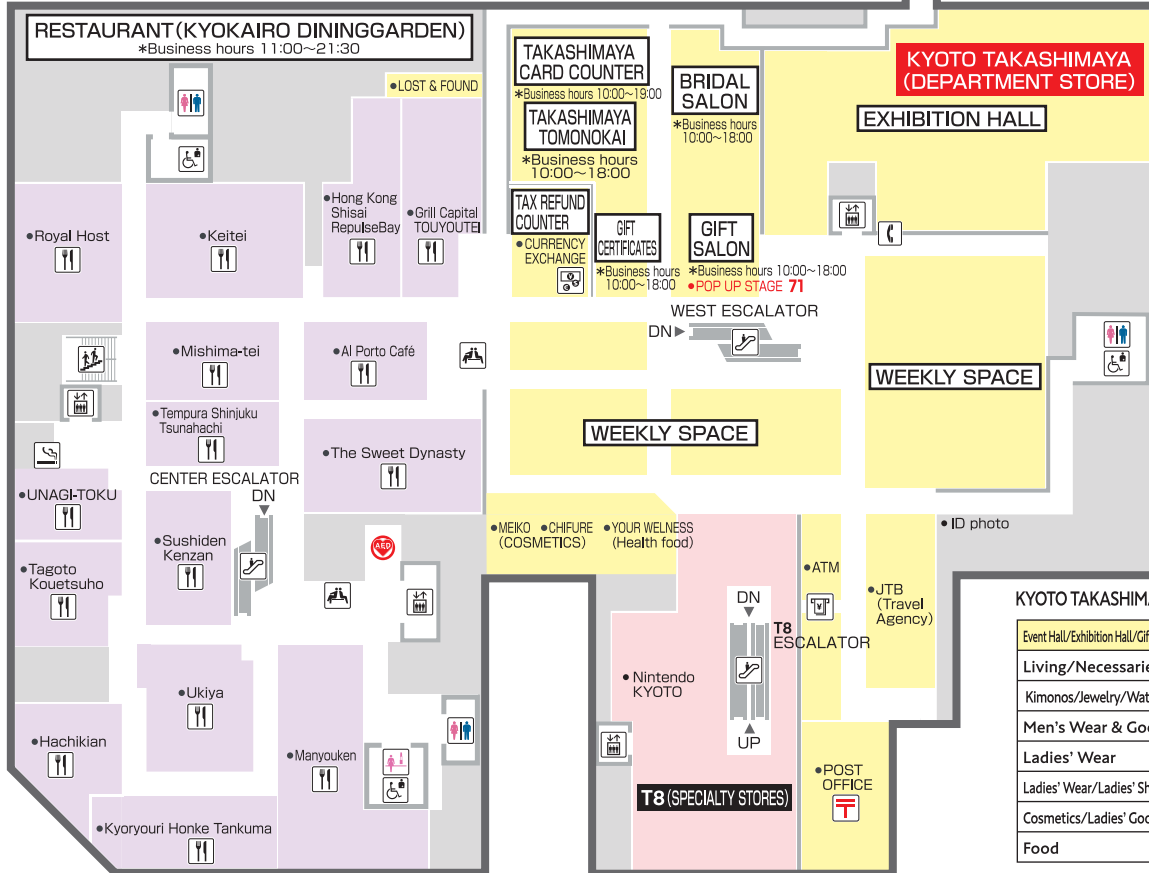

KYOTO TAKASHIMAYA S.C. FLOOR GUIDE 7F

KYOTO TAKASHIMAYA (DEPARTMENT STORE)
T8 (SPECIALTY STORES)

RESTAURANT (KYOKAIRO DININGGARDEN)

PARKING
P₂