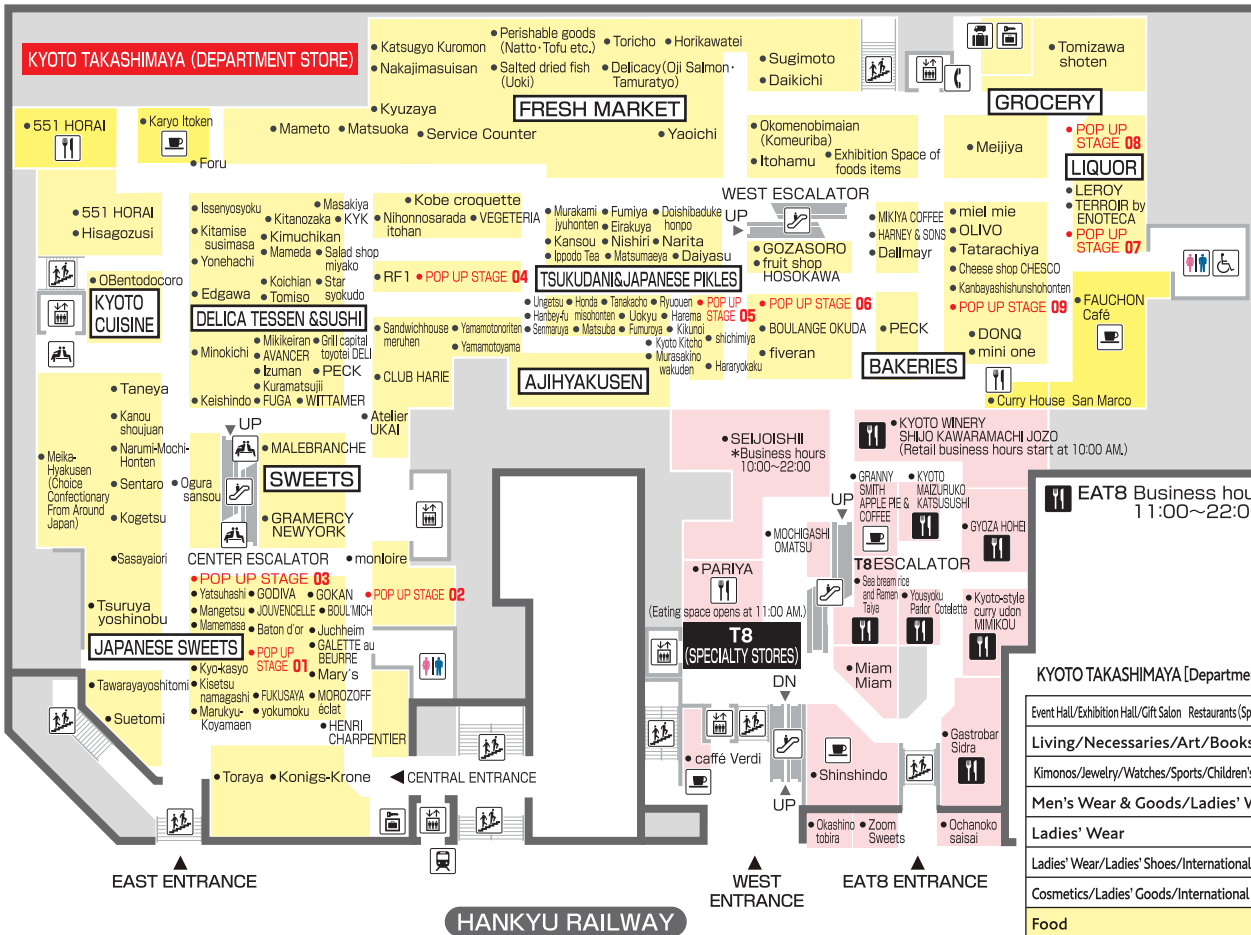

KYOTO TAKASHIMAYA S.C. FLOOR GUIDE B1F

KYOTO TAKASHIMAYA (DEPARTMENT STORE)

T8 (SPECIALTY STORES)

- TOILET
- WHEELCHAIR PRIORITY TOILET
- COFFEE SHOP
- RESTAURANT
- COIN LOCKER
- REST SPACE
- ESCALATOR
- ELEVATOR
- STAIRS
- HANKYU RAILWAY
- PUBLIC PHONE
- HOME DELIVERY