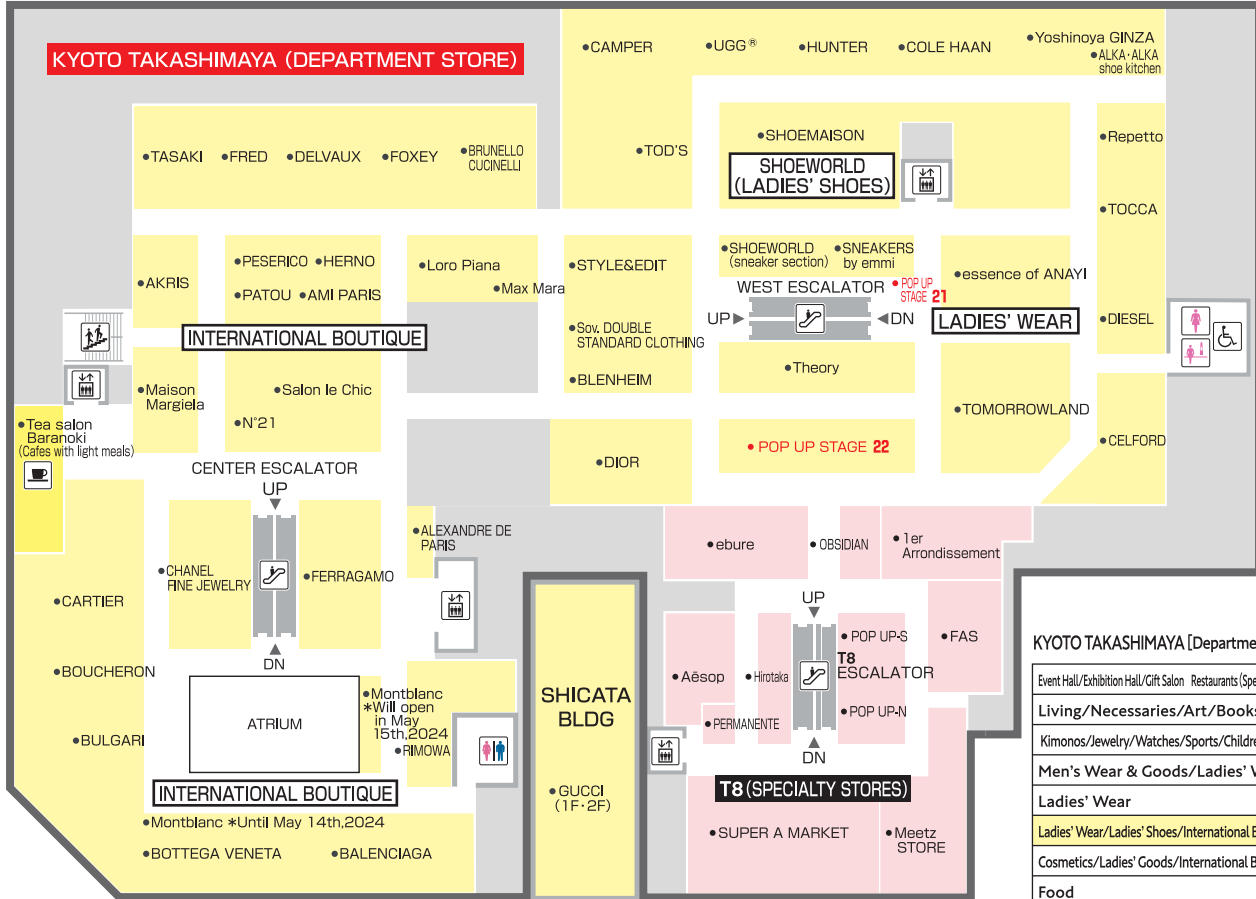

KYOTO TAKASHIMAYA S.C. FLOOR GUIDE 2F

KYOTO TAKASHIMAYA (DEPARTMENT STORE)

T8 (SPECIALTY STORES)

- TOILET
- LADIES TOILET
- WHEELCHAIR PRIORITY TOILET
- POWDER ROOM
- COFFEE SHOP
- ESCALATOR
- ELEVATOR
- STAIRS