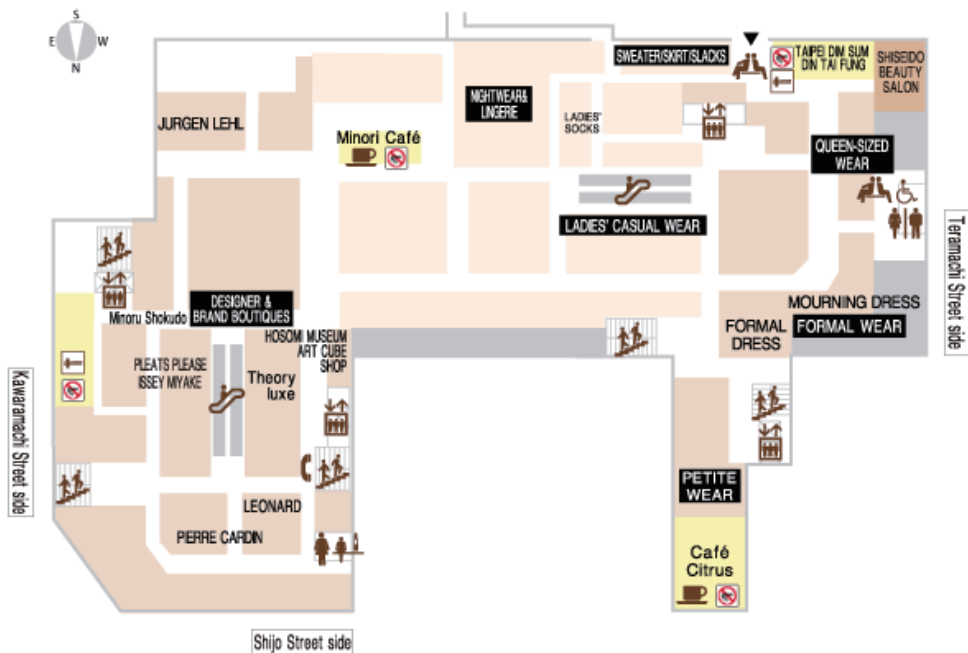

INFORMATION

Coin operated locker

REST AREA

ELEVATOR

ESCALATOR

STAIRS

LADIES' AND MENS RESTROOM

LADIES' RESTROOM

WHEELCHAIR ACCESSIBLE RESTROOM

PUBLIC TELEPHONE

RESTAURANT (JAPANESE/CHINESE)

TEA ROOM

REST AREA

NO SMOKING ALL DAY

POWDER ROOM

ELEVATOR

ESCALATOR

STAIRS

LADIES' AND MEN'S RESTROOM

WHEELCHAIR ACCESSIBLE RESTROOM

TEA ROOM

REST AREA

NO SMOKING ALL DAY

ELEVATOR

TEA ROOM

RESTAURANT (JAPANESE/CHINESE)

RESTAURANT

BABY NURSING ROOM

RESTAURANT CONCIERGE

REST AREA

ATM

SMOKING LOUNGE