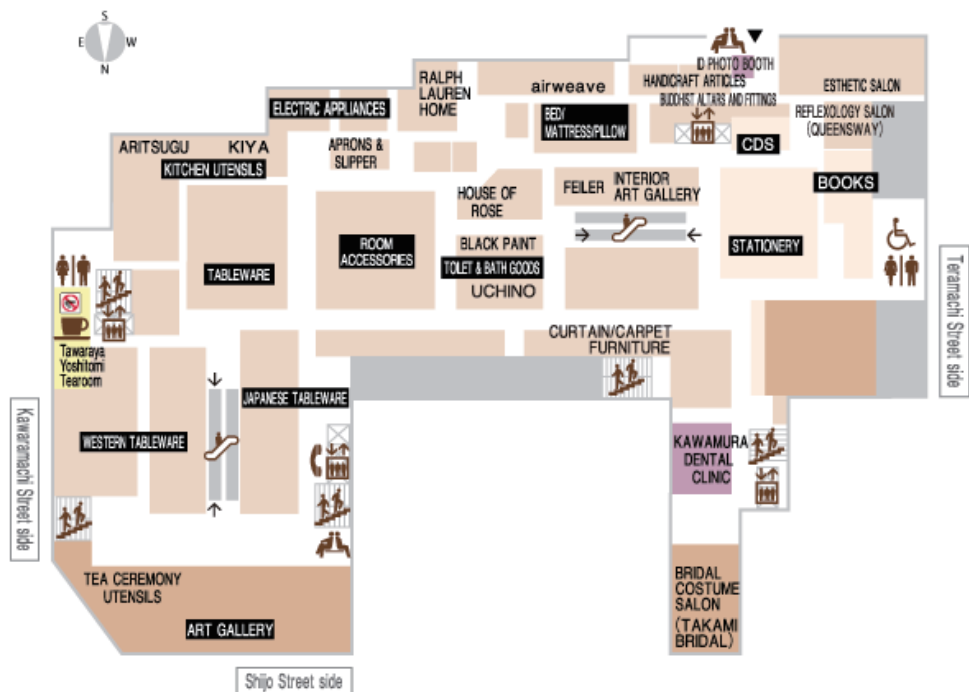

ESCALATOR

STAIRS

LADIES' AND MEN'S RESTROOM

WHEELCHAIR ACCESSIBLE RESTROOM

TEA ROOM

REST AREA

NO SMOKING ALL DAY

ELEVATOR

ESCALATOR

STAIRS

LADIES AND MEN'S RESTROOM

WHEELCHAIR ACCESSIBLE RESTROOM

PUBLIC TELEPHONE

TEA ROOM

REST AREA

NO SMOKING ALL DAY

BABY NURSING ROOM

ELEVATOR

ESCALATOR

STAIRS

LADIES AND MENS RESTROOM

PUBLIC TELEPHONE

TEA ROOM

REST AREA

TEA ROOM

RESTAURANT (JAPANESE/CHINESE)

RESTAURANT

BABY NURSING ROOM

RESTAURANT CONCIERGE

REST AREA

ATM

SMOKING LOUNGE