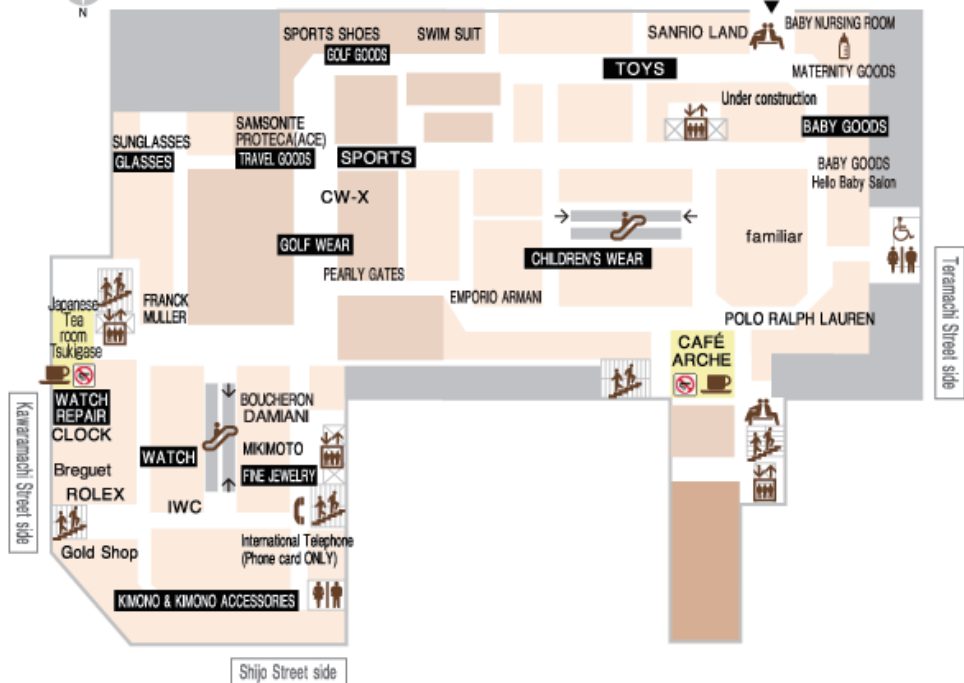

ESCALATOR

STAIRS

LADIES' AND MEN'S RESTROOM

WHEELCHAIR ACCESSIBLE RESTROOM

TEA ROOM

REST AREA

NO SMOKING ALL DAY

ELEVATOR

ESCALATOR

STAIRS

LADIES AND MEN'S RESTROOM

WHEELCHAIR ACCESSIBLE RESTROOM

PUBLIC TELEPHONE

TEA ROOM

REST AREA

NO SMOKING ALL DAY

BABY NURSING ROOM

ELEVATOR

ESCALATOR

STAIRS

LADIES AND MENS RESTROOM

PUBLIC TELEPHONE

TEA ROOM

REST AREA

TEA ROOM

RESTAURANT (JAPANESE/CHINESE)

RESTAURANT

BABY NURSING ROOM

RESTAURANT CONCIERGE

REST AREA

ATM

SMOKING LOUNGE