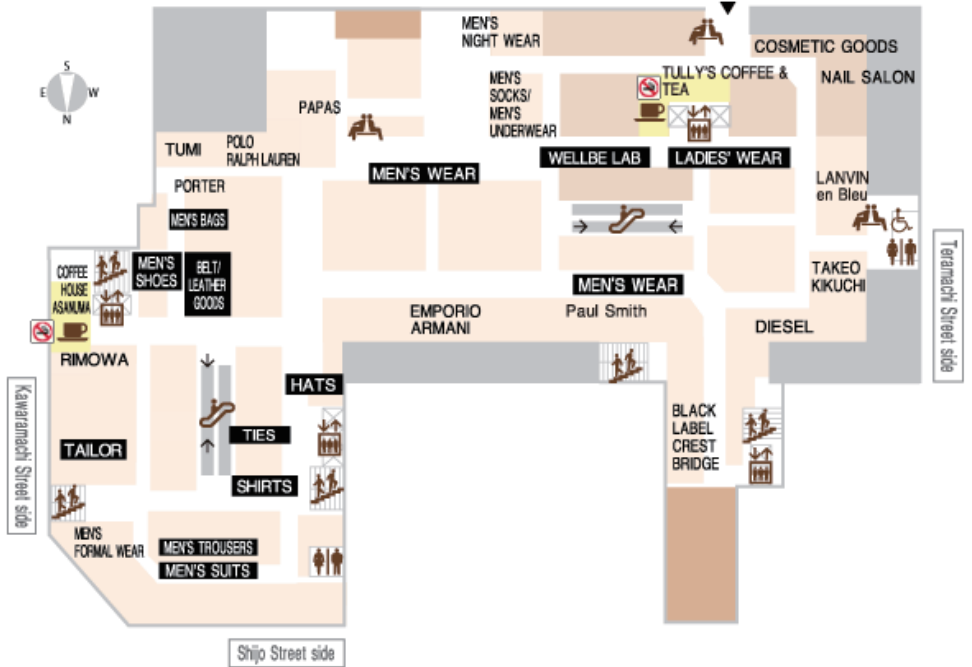

WHEELCHAIR ACCESSIBLE RESTROOM

PUBLIC TELEPHONE

RESTAURANT (JAPANESE/CHINESE)

TEA ROOM

REST AREA

NO SMOKING ALL DAY

POWDER ROOM

ELEVATOR

ESCALATOR

STAIRS

LADIES' AND MEN'S RESTROOM

WHEELCHAIR ACCESSIBLE RESTROOM

TEA ROOM

REST AREA

NO SMOKING ALL DAY

ELEVATOR

ESCALATOR

STAIRS

LADIES AND MEN'S RESTROOM

WHEELCHAIR ACCESSIBLE RESTROOM

PUBLIC TELEPHONE

TEA ROOM

REST AREA

NO SMOKING ALL DAY

TEA ROOM

RESTAURANT (JAPANESE/CHINESE)

RESTAURANT

BABY NURSING ROOM

RESTAURANT CONCIERGE

REST AREA

ATM

SMOKING LOUNGE